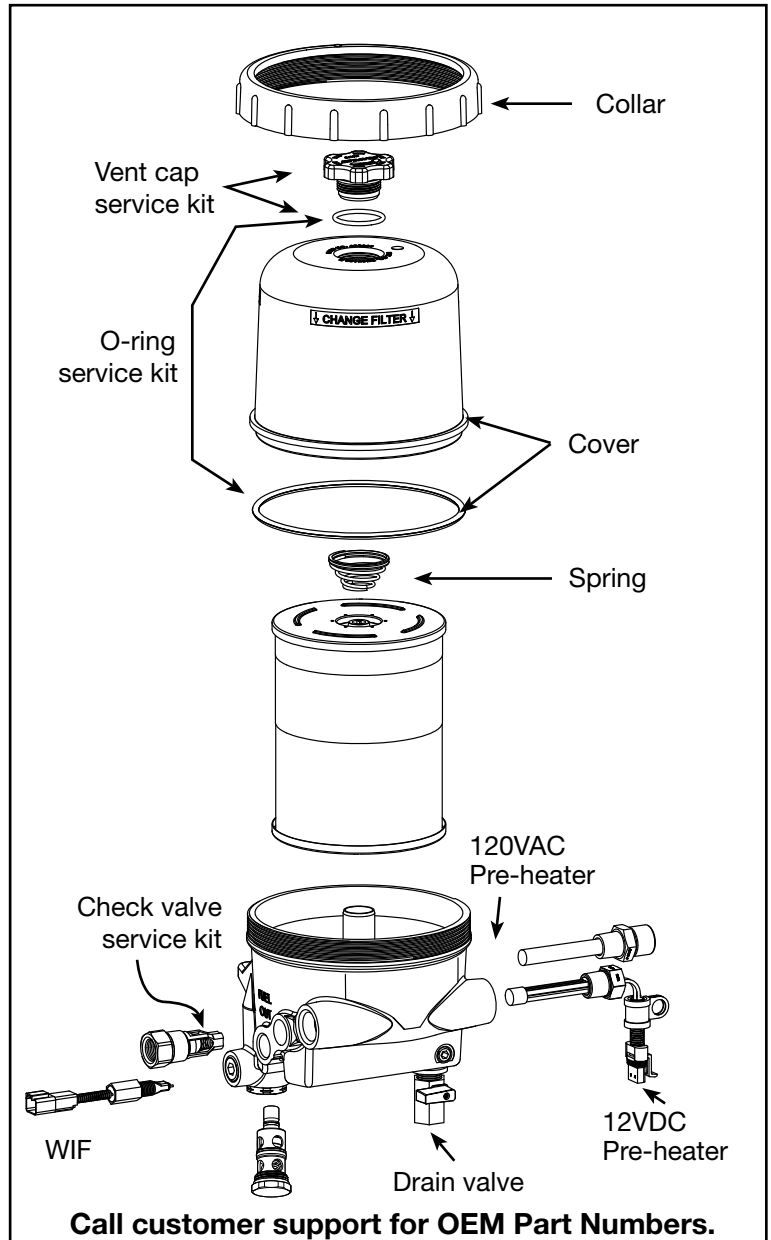

Service Parts	
Description	Part Number
Check Valve Assembly (with body 1/2"-14NPTF)	103071DAV
Collar	482003
Cover and O-Ring	483047SDAV
Drain Valve	102008
Spring	380056
Filter: Refer to Filter Matrix F3105 (www.davco.com/parts.html)	

Service Tool	
Metal Collar Wrench	482017

Service Kits		
Description	Included in Kit	Part Number
Check valve service kit	Ball, spring and retainer	101132
ESOC service kit (not shown)	Fitting and dust cover	102844
O-ring service kit	Vent cap and Cover O-rings	482022
Vent cap service kit	Vent cap and Vent cap O-ring	240023DAV