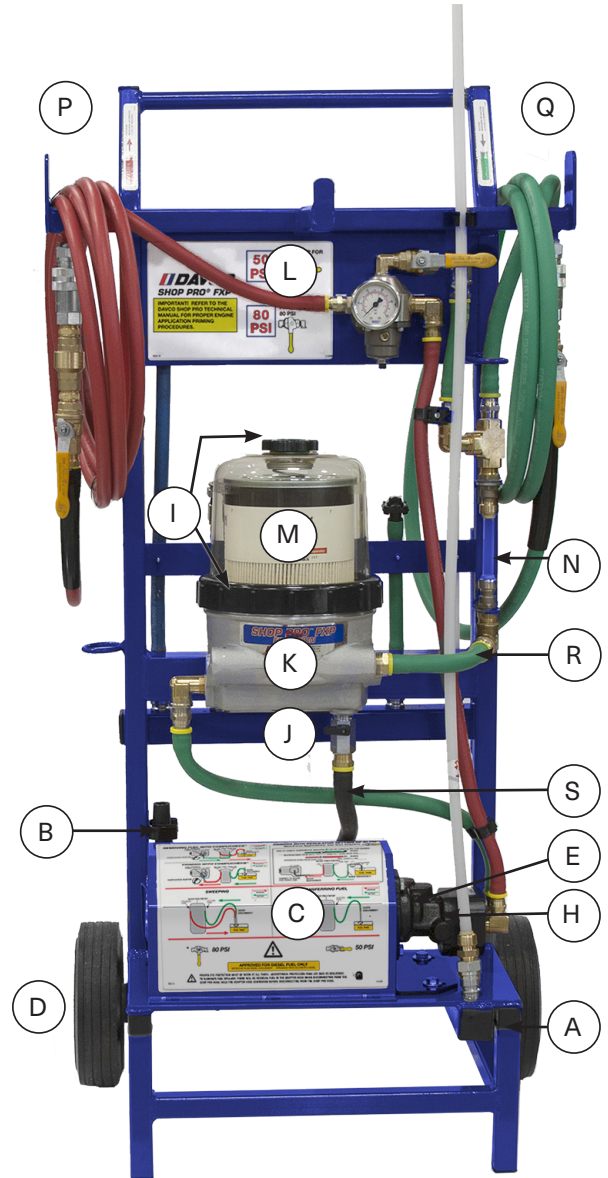

Cart		
A	Plugs (10) 1" x 1" Sq	782196S
B	Gripper Clips & Screws	782213S
C	Motor Cover and (5) Screws*	782126S-B
	Motor Fasteners (Not Shown)	782225S
	Petcocks (2) (Not Shown)	782197S
	Pump Bracket, Washers & Screws (Not Shown)*	782214S-B
D	Wheels (2), Pins & Washers	782194S

Electrical		
E	Coupler Asm	782058S
F	Electrical Box with Switch	782061S
G	Electrical Switch	782215S
	Motor (Not Shown) Note: If the Shop Pro was purchased prior to 08/22/2016, the pump bracket kit is also required (P/N/ 782214S-B)	782001S
H	Pump	782002S

Fuel Filtration		
I	Cover, Collar, Vent Cap and O-rings	782157S
J	Drain Valve	102008
K	Filtration Unit	782141S
L	Regulator Asm	782110-1S
M	Fuel Filter-Fleetguard P/N FS19915	filters are not available through DAVCO.
	Detroit Diesel P/N A0000903651	
N	Sight Glass Kit	782149S
O	Wrench	482017

Adapters				
Description	Purchased before 09/06/16		Purchased after 09/06/16	
Compucheck Adapter (Blue)	782236S		782294S	
Voss Fitting Adapter (Red)	782207S		782293S	
Angled Voss Adapter (Green)	782206S		782292S	
Pick-Up Wand (60" tube)	782114S		782289S	
Dispensing Wand (20" tube)	782133S		782288S	