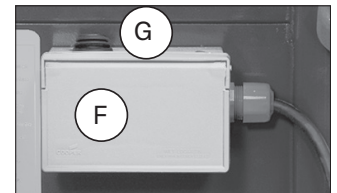

Cart		
A	Plugs (10) 1" x 1" Sq	782196S
B	Gripper Clips & Screws	782213S
C	Motor Cover and (5) Screws*	782126S-B
	Motor Fasteners (Not Shown)	782225S
	Petcocks (2) (Not Shown)	782197S
	Pump Bracket, Washers & Screws (Not Shown)*	782214S-B
D	Wheels (2), Pins & Washers	782194S

Electrical		
E	Coupler Asm	782058S
F	Electrical Box with Switch	782061S
G	Electrical Switch	782215S
	Motor (Not Shown) Note: If the Shop Pro was purchased prior to 08/22/2016, the pump bracket kit is also required (P/N/ 782214S-B)	782001S
H	Pump	782002S

Fuel Filtration		
I	Cover, Collar, Vent Cap and O-rings	782157S
J	Drain Valve	102008
K	Filtration Unit	782141S
L	Regulator Asm	782110-1S
M	Fuel Filter-Fleetguard P/N FS19915	filters are not available through DAVCO.
	Detroit Diesel P/N A0000903651	
N	Sight Glass Kit	782149S
O	Wrench	482017

Hoses			
	Description	Purchased before 09/06/16	Purchased after 09/06/16
P	Pressure Hose (red) 17 ft.	782134S	782286S
Q	Suction Hose (green) 12 ft.	782117S	782287S
R	Hose Kit (Sight Glass, Sight Glass-Filter, Pump-Filter)	782212S	
S	Drain Hose	782268S