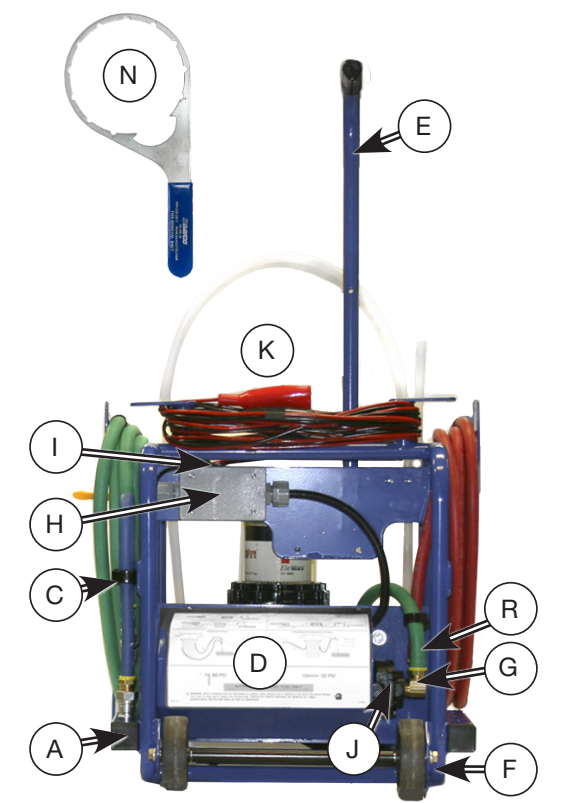

Cart		
A	Plugs (10) 1" x 1" Sq	772019S
B	Clip w/ Screws (Sm)	772034S
C	Clip w/ Screws (Lg)	772033S
D	Motor Cover and (5) Screws	782126S-B
	Motor Bracket and Fasteners (Not Shown)	782088S-B
E	Handle Asm	772031S-B
	Pump Bracket, Washers & Screws (Not Shown)	782214S-B
F	Wheels, Axle and Bumpers	772029S
Electrical		
G	Coupler Asm	782098S
H	Electrical Box 12V	782106S
I	Electrical Switch 12V	782099S
	Motor (Not Shown)	782078S
J	Pump	782002S
K	Cable, Wire w/Clips	782077S
Filtration		
L	Cover, Collar, Vent Cap and O-rings	243013SDAV
M	Filtration Unit w/Fasteners	772030S
N	Wrench	232007DAV
O	Fleetguard Brand 7 micron	FS19624

Hoses			
		Purchased before 09/06/16	Purchased after 09/06/16
P	Pressure Hose (red) 17 ft.	782134S	782286S
Q	Suction Hose (green) 12 ft.	782117S	782287S
R	Hose Asm, Pump to Filter	772038S	

Adapters				
Description	Purchased before 09/06/16		Purchased after 09/06/16	
Compucheck Adapter (Blue)	782236S		782294S	
Pick-Up Wand (60" tube)	782114S		782289S	
Dispensing Wand (23" tube)	782133S		782288S	