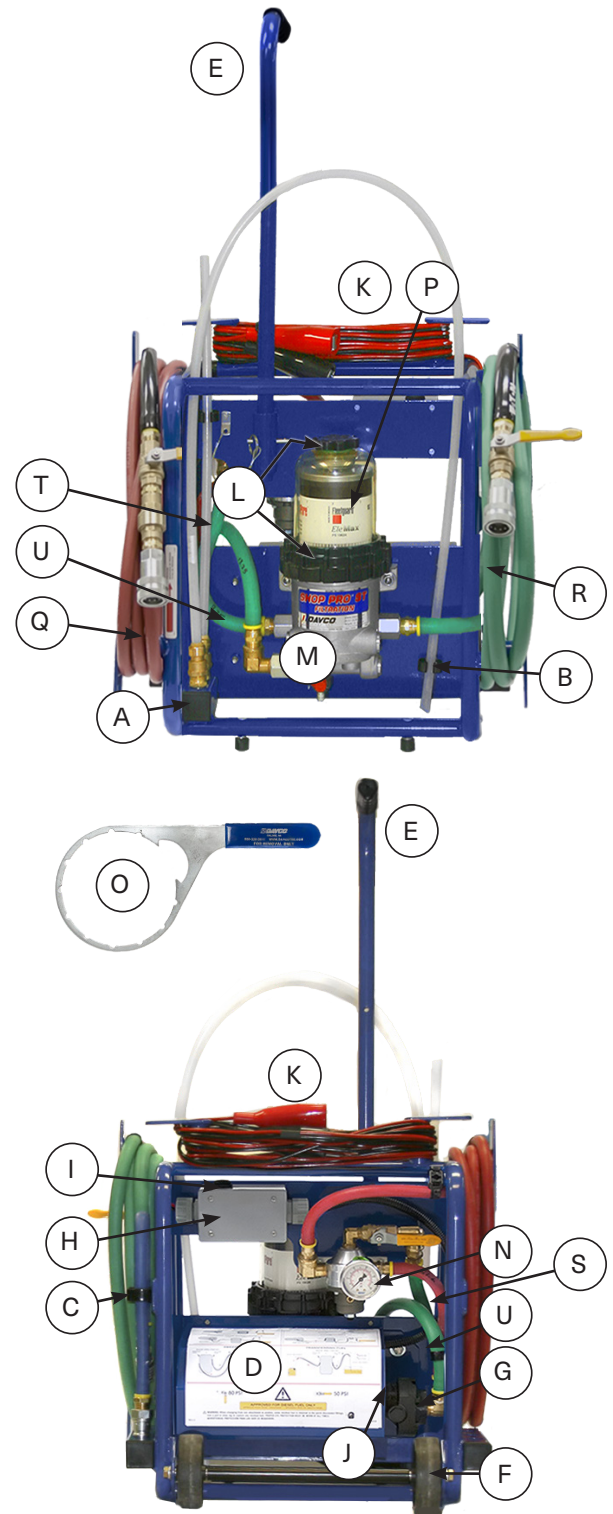

Cart		
A	Plugs (10) 1.5" x 1.5" Sq	772019S
B	Clip w/ Screws (Sm)	772034S
C	Clip w/ Screws (Lg)	772033S
D	Motor Cover and (5) Screws*	782126S-B
	Motor Bracket and Fasteners (Not Shown)*	782088S-B
E	Handle Asm*	772031S-B
	Pump Bracket, Washers & Screws (Not Shown)*	782214S-B
F	Wheels, Axle and Bumpers	772029S

Electrical		
G	Coupler Asm	782098S
H	Electrical Box 12V with Switch	782106S
I	Electrical Switch 12V	782099S
	Motor (Not Shown)	782078S
J	Pump	782002S
K	Cable, Wire w/Clips	782077S

Filtration		
L	Cover, Collar, Vent Cap and O-rings	243013SDAV
M	Filtration Unit w/Fasteners (for regulated ST models)	772030S
N	Regulator Asm	772025S
O	Wrench	232007DAV
P	Fleetguard Brand 7 micron	FS19624

Hoses			
	Description	Purchased before 09/06/16	Purchased after 09/06/16
Q	Pressure Hose (red) 17 ft.	782134S	782286S
R	Suction Hose (green) 12 ft.	782117S	782287S
S	Hose Asm, Pump to Reg	772040S	
T	Hose Asm, Reg to Filter	772039S	
U	Hose Asm, Pump to Filter	772038S	

*Ryder Customers: To order parts with red finish, use "R" on part number instead of "Adapter B".

Adapters				
Description	Purchased before 09/06/16		Purchased after 09/06/16	
Compucheck Adapter (Blue)	782236S		782294S	
Pick-Up Wand (60" tube)	782114S		782289S	
Dispensing Wand (20" tube)	782133S		782288S	
Voss Fitting Adapter (Red)	782207S		782293S	
Angled Voss Adapter (Green)	782206S		782292S	