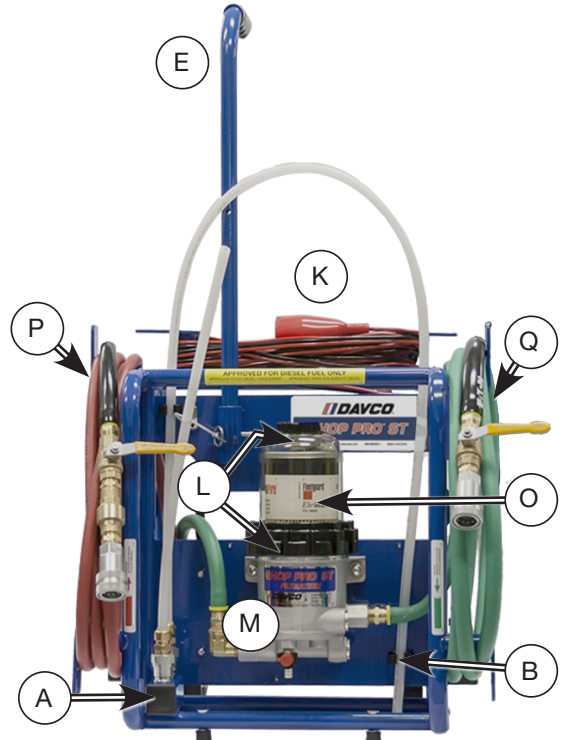

Cart		
A	Plugs (10) 1" x 1" Sq	772019S
B	Clip w/ Screws (Sm)	772034S
C	Clip w/ Screws (Lg)	772033S
D	Motor Cover and (5) Screws	782126S-B
	Motor Bracket and Fasteners (Not Shown)	782088S-B
E	Handle Asm	772031S-B
	Pump Bracket, Washers & Screws (Not Shown)	782214S-B
F	Wheels, Axle and Bumpers	772029S
Electrical		
G	Coupler Asm	782098S
H	Electrical Box 12V	782106S
I	Electrical Switch 12V	782099S
	Motor (Not Shown)	782078S
J	Pump	782002S
K	Cable, Wire w/Clips	782077S
Filtration		
L	Cover, Collar, Vent Cap and O-rings	243013SDAV
M	Filtration Unit w/Fasteners	772030S
N	Wrench	232007DAV
O	Fleetguard Brand 7 micron	FS19624

Hoses			
		Purchased before 09/06/16	Purchased after 09/06/16
P	Pressure Hose (red) 17 ft.	782134S	782286S
Q	Suction Hose (green) 12 ft.	782117S	782287S
R	Hose Asm, Pump to Filter	772038S	

Adapters				
Description	Purchased before 09/06/16		Purchased after 09/06/16	
Compucheck Adapter (Blue)	782236S		782294S	
Pick-Up Wand (60" tube)	782114S		782289S	
Dispensing Wand (23" tube)	782133S		782288S	