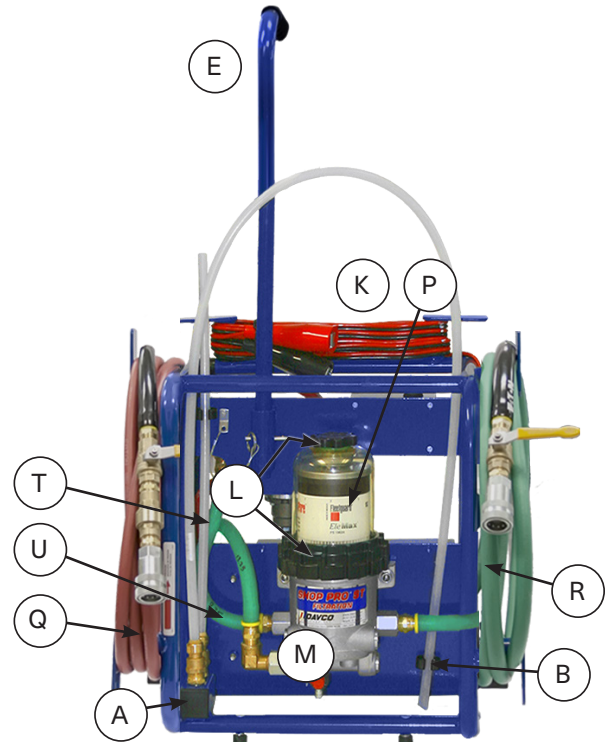

Cart		
A	Plugs (10) 1.5" x 1.5" Sq	772019S
B	Clip w/ Screws (Sm)	772034S
C	Clip w/ Screws (Lg)	772033S
D	Motor Cover and (5) Screws*	782126S-B
	Motor Bracket and Fasteners (Not Shown)*	782088S-B
E	Handle Asm*	772031S-B
	Pump Bracket, Washers & Screws (Not Shown)*	782214S-B
F	Wheels, Axle and Bumpers	772029S

Electrical		
G	Coupler Asm	782098S
H	Electrical Box 12V with Switch	782106S
I	Electrical Switch 12V	782099S
	Motor (Not Shown)	782078S
J	Pump	782002S
K	Cable, Wire w/Clips	782077S

Filtration		
L	Cover, Collar, Vent Cap and O-rings	243013SDAV
M	Filtration Unit w/Fasteners (for regulated ST models)	772030S
N	Regulator Asm	772025S
O	Wrench	232007DAV
P	Fleetguard Brand 7 micron	FS19624

Hoses			
	Description	Purchased before 09/06/16	Purchased after 09/06/16
Q	Pressure Hose (red) 17 ft.	782134S	782286S
R	Suction Hose (green) 12 ft.	782117S	782287S
S	Hose Asm, Pump to Reg	772040S	
T	Hose Asm, Reg to Filter	772039S	
U	Hose Asm, Pump to Filter	772038S	

*Ryder Customers: To order parts with red finish, use "R" on part number instead of "Adapter B".

Adapters				
Description	Purchased before 09/06/16		Purchased after 09/06/16	
Compucheck Adapter (Blue)	782236S		782294S	
Pick-Up Wand (60" tube)	782114S		782289S	
Dispensing Wand (20" tube)	782133S		782288S	
Voss Fitting Adapter (Red)	782207S		782293S	
Angled Voss Adapter (Green)	782206S		782292S	