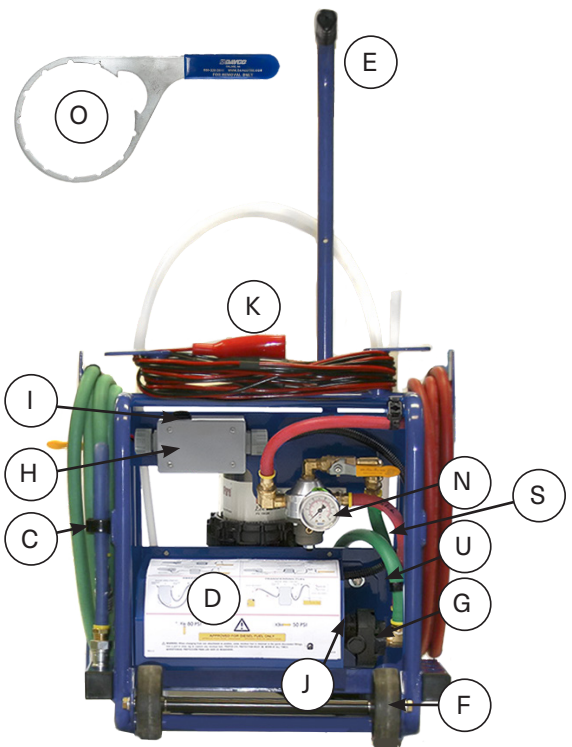

Cart		
A	Plugs (10) 1.5" x 1.5" Sq	772019S
B	Clip w/ Screws (Sm)	772034S
C	Clip w/ Screws (Lg)	772033S
D	Motor Cover and (5) Screws*	782126S-B
	Motor Bracket and Fasteners (Not Shown)*	782088S-B
E	Handle Asm*	772031S-B
	Pump Bracket, Washers & Screws (Not Shown)*	782214S-B
F	Wheels, Axle and Bumpers	772029S

Electrical		
G	Coupler Asm	782098S
H	Electrical Box 12V with Switch	782106S
I	Electrical Switch 12V	782099S
	Motor (Not Shown)	782078S
J	Pump	782002S
K	Cable, Wire w/Clips	782077S

Filtration		
L	Cover, Collar, Vent Cap and O-rings	243013SDAV
M	Filtration Unit w/Fasteners (for regulated ST models)	772030S
N	Regulator Asm	772025S
O	Wrench	232007DAV
P	Fleetguard Brand 7 micron	FS19624

Hoses			
	Description	Purchased before 09/06/16	Purchased after 09/06/16
Q	Pressure Hose (red) 17 ft.	782134S	782286S
R	Suction Hose (green) 12 ft.	782117S	782287S
S	Hose Asm, Pump to Reg	772040S	
T	Hose Asm, Reg to Filter	772039S	
U	Hose Asm, Pump to Filter	772038S	

*Ryder Customers: To order parts with red finish, use "R" on part number instead of "Adapter B".

Adapters				
Description	Purchased before 09/06/16		Purchased after 09/06/16	
Compucheck Adapter (Blue)	782236S		782294S	
Pick-Up Wand (60" tube)	782114S		782289S	
Dispensing Wand (20" tube)	782133S		782288S	
Voss Fitting Adapter (Red)	782207S		782293S	
Angled Voss Adapter (Green)	782206S		782292S	