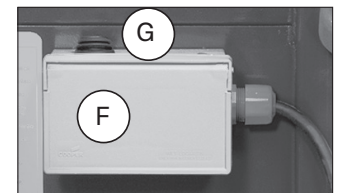

Cart		
A	Plugs (10) 1" x 1" Sq	782196S
B	Gripper Clips & Screws	782213S
C	Motor Cover and (5) Screws	782126S-B
	Motor Fasteners (Not Shown)	782225S
	Petcocks (2) (Not Shown)	782197S
	Pump Bracket, Washers & Screws (Not Shown)	782230-B
D	Wheels (2), Pins & Washers	782194S

Electrical		
E	Coupler Asm	782058S
F	Electrical Box with Switch	782061S
G	Electrical Switch	782215S
	Motor (Not Shown) Note: If the Shop Pro was purchased prior to 08/22/2016, the pump bracket kit is also required (P/N/ 782214S-B)*	782001S
H	Pump	782227S

Fuel Filtration		
I	Cover, Collar, Vent Cap and O-rings	782157S
J	Drain Valve	102008
K	Filtration Unit	782141S
L	Regulator Asm	782110-1S
M	Fuel Filter-Fleetguard P/N FS19915 Detroit Diesel P/N A0000903651	filters are not available through DAVCO.
N	Sight Glass Kit	782149S
O	Wrench	482017

Hoses			
	Description	Purchased before 09/06/16	Purchased after 09/06/16
P	Pressure Hose (red) 17 ft.	782134S	782286S
Q	Suction Hose (green) 12 ft.	782117S	782287S
R	Hose Kit (Sight Glass, Sight Glass-Filter, Pump-Filter)	782212S	
S	Drain Hose	782268S