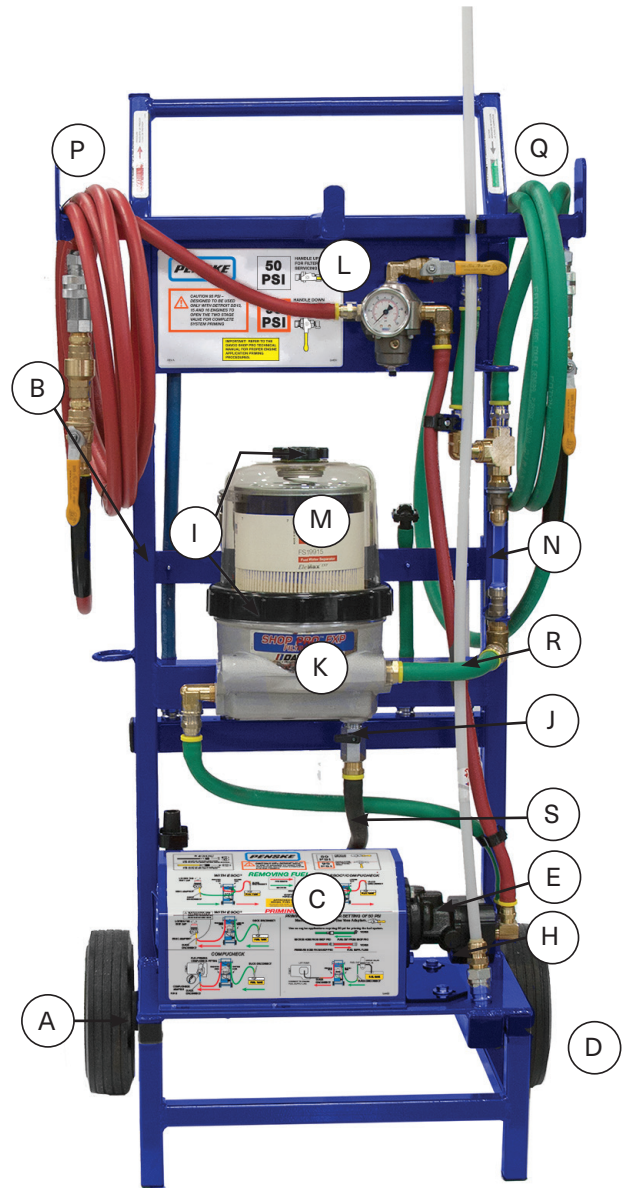

Cart		
A	Plugs (10) 1" x 1" Sq	782196S
B	Gripper Clips & Screws	782213S
C	Motor Cover and (5) Screws	782126S-B
	Motor Fasteners (Not Shown)	782225S
	Petcocks (2) (Not Shown)	782197S
	Pump Bracket, Washers & Screws (Not Shown)	782230-B
D	Wheels (2), Pins & Washers	782194S

Electrical		
E	Coupler Asm	782058S
F	Electrical Box with Switch	782061S
G	Electrical Switch	782215S
	Motor (Not Shown) Note: If the Shop Pro was purchased prior to 08/22/2016, the pump bracket kit is also required (P/N/ 782214S-B)*	782001S
H	Pump	782227S

Fuel Filtration		
I	Cover, Collar, Vent Cap and O-rings	782157S
J	Drain Valve	102008
K	Filtration Unit	782141S
L	Regulator Asm	782110-1S
M	Fuel Filter-Fleetguard P/N FS19915 Detroit Diesel P/N A0000903651	filters are not available through DAVCO.
N	Sight Glass Kit	782149S
O	Wrench	482017

Adapters				
Description	Purchased before 09/06/16		Purchased after 09/06/16	
Compucheck Adapter (Blue)	782236S		782294S	
Voss Fitting Adapter (Red)	782207S		782293S	
Angled Voss Adapter (Green)	782206S		782292S	
Pick-Up Wand (60" tube)	782114S		782289S	
Dispensing Wand (20" tube)	782133S		782288S	
ESOC Adapter - Yellow Hose*	782137S		782290S	
ESOC Adapter - Black Hose**	782138S		782291S	