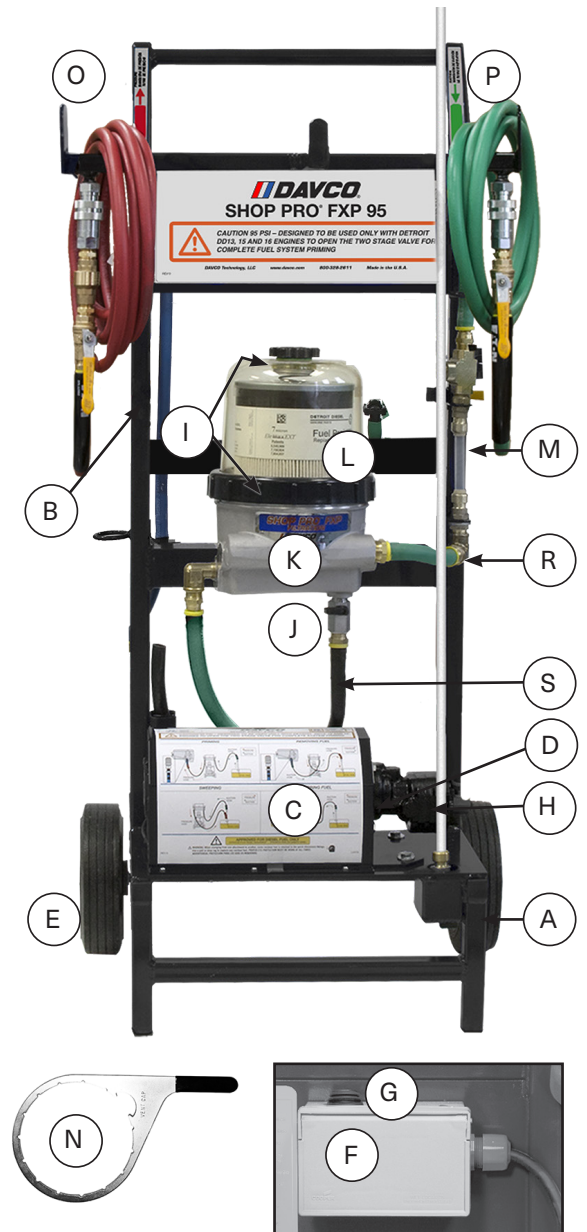

Cart		
A	Plugs (10) 1" x 1" Sq	782196S
B	Gripper Clips & Screws	782213S
C	Motor Cover and (5) Screws	782126S-BLK
D	Motor Fasteners (Not Shown)	782225S
	Pump Bracket, Washers & Screws (Not Shown)	782230-BLK
E	Wheels (2), Pins & Washers	782194S
Electrical		
F	Electrical Box with Switch	782061S
G	Electrical Switch	782215S
	Motor (Not Shown) Note: If the Shop Pro was purchased prior to 08/22/2016, the pump bracket kit is also required (P/N/ 782230-BLK)	782251S
H	Pump	782227S
Fuel Filtration		
I	Cover, Collar, Vent Cap and O-rings	782157S
J	Drain Valve	102008
K	Filtration Unit	782141S
L	Fuel Filter-Fleetguard P/N FS19915	filters are not available through DAVCO.
	Detroit Diesel P/N A0000903651	
M	Sight Glass Kit	782149S
N	Wrench	482017

Adapters				
Description	Purchased before 09/06/16		Purchased after 09/06/16	
Compuchek Adapter (Blue)	782236S		782294S	
Pick-Up Wand (60" tube)	782114S		782289S	
Dispensing Wand (20" tube)	782133S		782288S	

Cart		
A	Plugs (10) 1" x 1" Sq	782196S
B	Gripper Clips & Screws	782213S
C	Motor Cover and (5) Screws*	782126S-B
	Motor Fasteners (Not Shown)	782225S
	Petcocks (2) (Not Shown)	782197S
	Pump Bracket, Washers & Screws (Not Shown)*	782214S-B
D	Wheels (2), Pins & Washers	782194S

Electrical		
E	Coupler Asm	782058S
F	Electrical Box with Switch	782061S
G	Electrical Switch	782215S
	Motor (Not Shown) Note: If the Shop Pro was purchased prior to 08/22/2016, the pump bracket kit is also required (P/N/ 782214S-B)	782001S
H	Pump	782002S