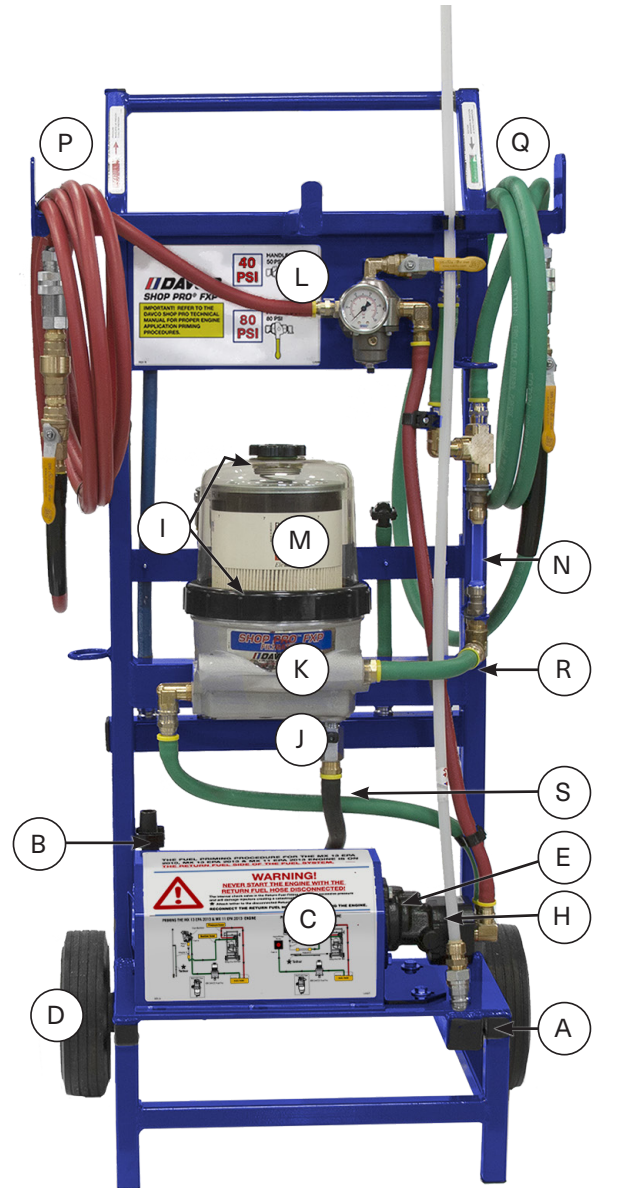

Cart		
A	Plugs (10) 1" x 1" Square	782196PAC
B	Gripper Clips & Screws	782213PAC
C	Motor Cover and (5) Screws	782126PAC-B
	Motor Fasteners (Not Shown)	782225PAC
	Petcocks (2) (Not Shown)	782197PAC
	Pump Bracket, Washers & Screws (Not Shown)	782214PAC-B
D	Wheels (2), Pins & Washers	782194PAC
Electrical		
E	Coupler Asm	782058PAC
F	Electrical Box w/Switch	782061PAC
G	Electrical Switch	782215PAC
	Motor (Not Shown) Note: If the Shop Pro was purchased prior to 08/22/2016, the pump bracket kit is also required (P/N/ 782214S-B)	782001PAC
H	Pump	782002PAC
Fuel Filtration		
I	Cover, Collar, Vent Cap and O-rings	782157PAC
J	Drain Valve	102008
K	Filtration Unit	782141PAC
L	Regulator Asm	782305-1PAC
M	Fuel Filter-Fleetguard	FS19915
N	Sight Glass Kit	782149PAC
O	Wrench	482017

Hoses			
Description	Purchased before 09/06/16	Purchased after 09/06/16	
P Pressure Hose (red) 17 ft.	782134S	782286S	
Q Suction Hose (green) 12 ft.	782117S	782287S	
R Hose Kit (Sight Glass, Sight Glass-Filter, Pump-Filter)	782212S		
S Drain Hose	782144S		

Adapters				
Description	Purchased before 09/06/16		Purchased after 09/06/16	
Compucheck Adapter (Blue)	782236S		782294S	
Voss Fitting Adapter (Red)	782207S		782293S	
Angled Voss Adapter (Green)	782206S		782292S	
Pick-Up Wand (60" tube)	782114S		782289S	
Dispensing Wand (23" tube)	782133S		782288S	