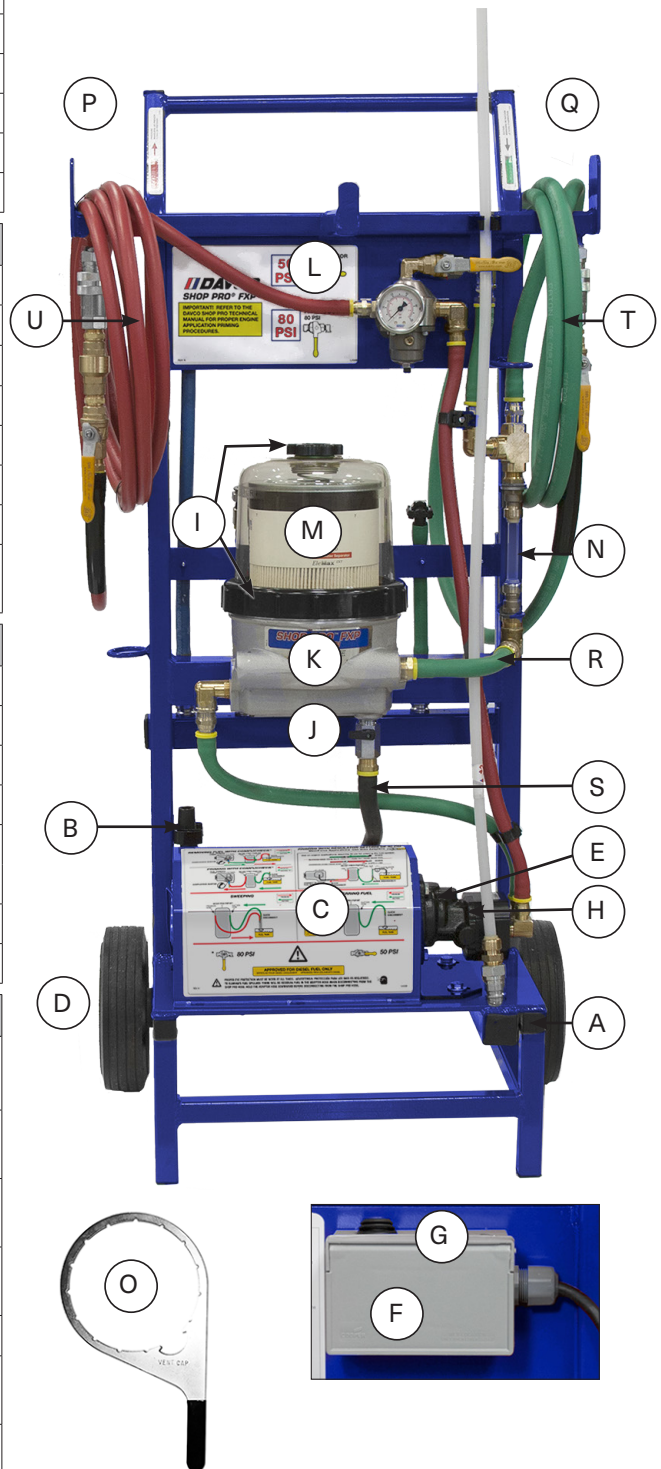

Cart		
A	Plugs (10) 1" x 1" Sq	782196S
B	Gripper Clips & Screws	782213S
C	Motor Cover and (5) Screws*	782126S-B
	Motor Fasteners (Not Shown)	782225S
	Petcocks (2) (Not Shown)	782197S
	Pump Bracket, Washers & Screws (Not Shown)*	782214S-B
D	Wheels (2), Pins & Washers	782194S

Electrical		
E	Coupler Asm	782058S
F	Electrical Box with Switch	782061S
G	Electrical Switch	782215S
	Motor* (Not Shown)	782001S
	Motor* (Not Shown) for Shop Pro FXP 95	782251S
H	Pump for Shop Pro FXP with 50/95 PSI Regulator only	782227S
H	Pump for Shop Pro FXP/ST/MX	782002S

*Note: If the Shop Pro was purchased prior to 08/22/2016, the pump bracket kit is also required (P/N/ 782214S-B)

Fuel Filtration		
I	Cover, Collar, Vent Cap and O-rings	782157S
J	Drain Valve	102008
K	Filtration Unit	782141S
L	Regulator Asm	782110-1S
M	Fuel Filter-Fleetguard P/N FS19915	filters are not available through DAVCO.
	Detroit Diesel P/N A0000903651	
N	Sight Glass Kit	782149S
O	Wrench	482017

Adapters				
Description	Purchased before 09/06/16		Purchased after 09/06/16	
Compucheck Adapter (Blue) Detroit Diesel Engines	782236S		782294S	
Pick-Up Wand (60" tube)	782114S		782289S	
Dispensing Wand (23" tube)	782133S		782288S	