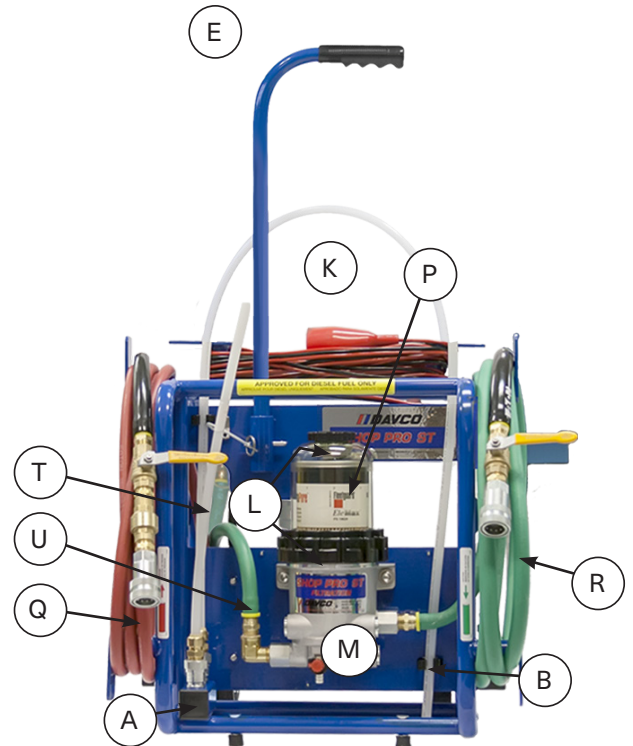

A Clariance Technologies Company

**SHOP PRO® ST
WITH 50/80 PSI PRESSURE REGULATOR
SERVICE PARTS**

CART		
A	Plugs (10) 1.5" x 1.5" Sq	772019S
B	Clip w/ Screws (Sm)	772034S
C	Clip w/ Screws (Lg)	772033S
D	Motor Cover and (5) Screws	782126S-B
	Motor Bracket and Fasteners (Not Shown)	782088S-B
E	Handle Asm	772031S-B
	Pump Bracket, Washers & Screws (Not Shown)	782214S-B
F	Wheels, Axle and Bumpers	772029S

ELECTRICAL		
G	Coupler Asm	782098S
H	Electrical Box 12V with Switch	782106S
I	Electrical Switch 12V	782099S
	Motor (Not Shown)	782078S
J	Pump	782002S
K	Cable, Wire w/Clips	782077S

FILTRATION		
L	Cover, Collar, Spring, Vent Cap, Vent Cap O-rings	243013SDAV
M	Filtration Unit for Shop Pro ST with Regulator	772030S
N	Regulator Asm	772025S
O	Wrench	232007DAV
P	Fleetguard Brand 7 micron	FS19624

HOSES			
	Description	Purchased before 09/06/16	Purchased after 09/06/16
Q	Pressure Hose (red) 17 ft.	782134S	782286S
R	Suction Hose (green) 12 ft.	782117S	782287S
S	Hose Asm, Pump to Reg	772040S	
T	Hose Asm, Reg to Filter	772039S	
U	Hose Asm, Pump to Filter	772038S	

Purchase service parts directly from the DAVCO on-line store. Scan this code with your cell phone to go directly to the [Shop Pro ST Service Parts page](#).

A Clarience Technologies Company

SHOP PRO® ST
WITH 50/80 PSI PRESSURE REGULATOR
SERVICE PARTS