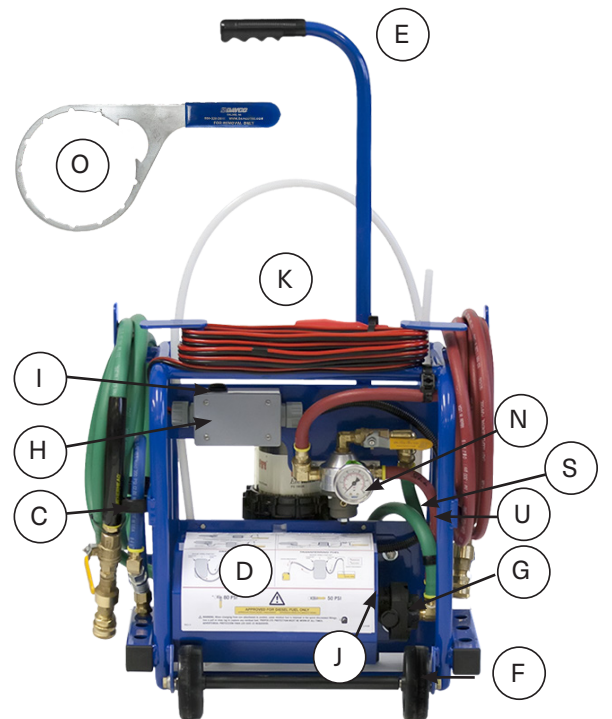

A Clariance Technologies Company

**SHOP PRO® ST
WITH 50/80 PSI PRESSURE REGULATOR
SERVICE PARTS**

CART		
A	Plugs (10) 1.5" x 1.5" Sq	772019S
B	Clip w/ Screws (Sm)	772034S
C	Clip w/ Screws (Lg)	772033S
D	Motor Cover and (5) Screws	782126S-B
	Motor Bracket and Fasteners (Not Shown)	782088S-B
E	Handle Asm	772031S-B
	Pump Bracket, Washers & Screws (Not Shown)	782214S-B
F	Wheels, Axle and Bumpers	772029S

ELECTRICAL		
G	Coupler Asm	782098S
H	Electrical Box 12V with Switch	782106S
I	Electrical Switch 12V	782099S
	Motor (Not Shown)	782078S
J	Pump	782002S
K	Cable, Wire w/Clips	782077S

FILTRATION		
L	Cover, Collar, Spring, Vent Cap, Vent Cap O-rings	243013SDAV
M	Filtration Unit for Shop Pro ST with Regulator	772030S
N	Regulator Asm	772025S
O	Wrench	232007DAV
P	Fleetguard Brand 7 micron	FS19624

HOSES			
	Description	Purchased before 09/06/16	Purchased after 09/06/16
Q	Pressure Hose (red) 17 ft.	782134S	782286S
R	Suction Hose (green) 12 ft.	782117S	782287S
S	Hose Asm, Pump to Reg	772040S	
T	Hose Asm, Reg to Filter	772039S	
U	Hose Asm, Pump to Filter	772038S	

Purchase service parts directly from the DAVCO on-line store. Scan this code with your cell phone to go directly to the [Shop Pro ST Service Parts page](#).