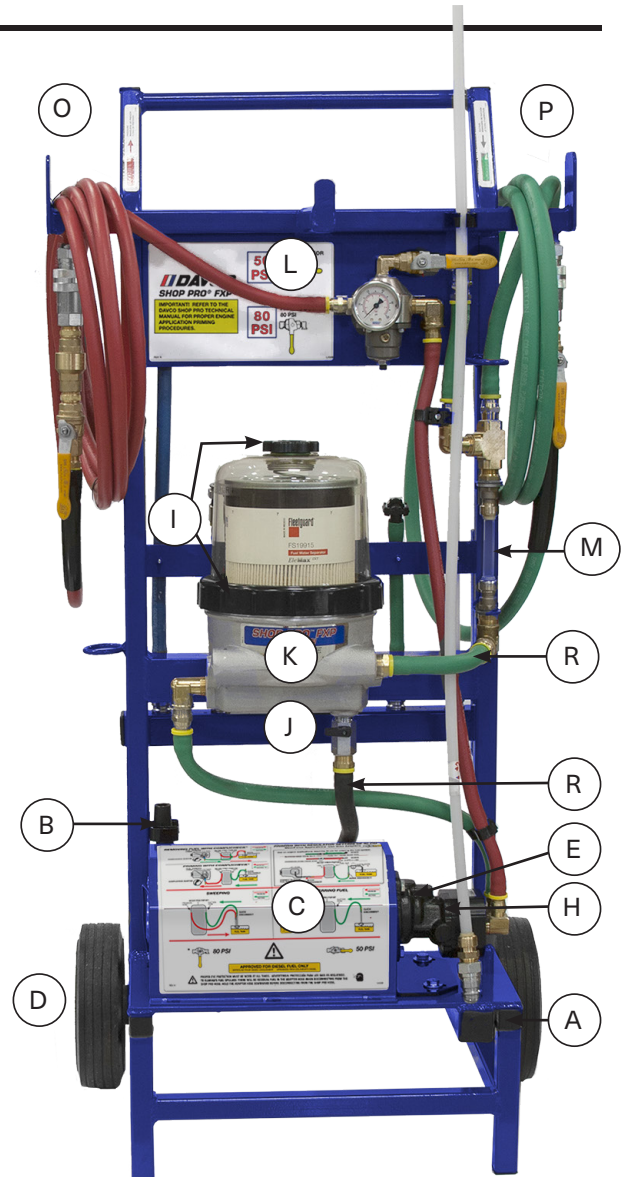

A Clariance Technologies Company

CART		
A	Plugs (10) 1" x 1" Sq	782196S
B	Gripper Clips & Screws	782213S
C	Motor Cover and (5) Screws	782126S-B
	Motor Fasteners (Not Shown)	782225S
	Petcocks (2) (Not Shown)	782197S
	Pump Bracket, Washers & Screws (Not Shown)*	782214S-B
D	Wheels (2), Pins & Washers	782194S

ELECTRICAL		
E	Coupler Asm	782058S
	Coupler Asm for Shop Pro FXP 95	782229S
F	Electrical Box with Switch	782061S
G	Electrical Switch	782215S
	Motor* (Not Shown)	782001S
	Motor* (Not Shown) for Shop Pro FXP 95	782251S
H	Pump for Shop Pro FXP with 50/95 PSI Regulator only	782227S
H	Pump for Shop Pro FXP/ST/MX	782002S

*Note: If the Shop Pro was purchased before 08/22/2016, the pump bracket kit is also required (P/N/ 782214S-B)

FUEL FILTRATION		
I	Cover, Collar, Vent Cap, Spring, Vent cap O-ring	782157S
J	Drain Valve	102008DAV
K	Filtration Unit	782141S
L	Regulator Asm 50/80 PSI	782110-1S
	Regulator Asm 40/80 PSI (Shop Pro FXP MX)	782305-1PAC
	Regulator Asm 50/95 PSI (Shop Pro FXP 95)	782246-1S
M	Sight Glass Kit	782149S
N	Wrench	482017DAV

HOSES			
	Description	Purchased before 09/06/16	Purchased after 09/06/16
O	Pressure Hose Assembly (red) 17 ft.	782134S	782286S
P	Suction Hose Assembly (green) 12 ft.	782117S	782287S
Q	Hose Kit (Sight Glass-Filter, Pump-Filter)	782212S	
R	Drain Hose	782268S	

Purchase service parts directly from the DAVCO online store. Scan this code with your cell phone to go directly to the [Shop Pro FXP Service Parts page](#).