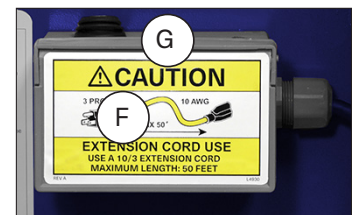

A Clariance Technologies Company

CART		
A	Plugs (10) 1" x 1" Sq	782196S
B	Gripper Clips & Screws	782213S
C	Motor Cover and (5) Screws	782126S-B
	Motor Fasteners (Not Shown)	782225S
	Petcocks (2) (Not Shown)	782197S
	Pump Bracket, Washers & Screws (Not Shown)*	782214S-B
D	Wheels (2), Pins & Washers	782194S

ELECTRICAL		
E	Coupler Asm	782058S
	Coupler Asm for Shop Pro FXP 95	782229S
F	Electrical Box with Switch	782061S
G	Electrical Switch	782215S
	Motor* (Not Shown)	782001S
	Motor* (Not Shown) for Shop Pro FXP 95	782251S
H	Pump for Shop Pro FXP with 50/95 PSI Regulator only	782227S
H	Pump for Shop Pro FXP/ST/MX	782002S

*Note: If the Shop Pro was purchased before 08/22/2016, the pump bracket kit is also required (P/N/ 782214S-B)

FUEL FILTRATION		
I	Cover, Collar, Vent Cap, Spring, Vent cap O-ring	782157S
J	Drain Valve	102008DAV
K	Filtration Unit	782141S
L	Regulator Asm 50/80 PSI	782110-1S
	Regulator Asm 40/80 PSI (Shop Pro FXP MX)	782305-1PAC
	Regulator Asm 50/95 PSI (Shop Pro FXP 95)	782246-1S
M	Sight Glass Kit	782149S
N	Wrench	482017DAV

HOSES			
	Description	Purchased before 09/06/16	Purchased after 09/06/16
O	Pressure Hose Assembly (red) 17 ft.	782134S	782286S
P	Suction Hose Assembly (green) 12 ft.	782117S	782287S
Q	Hose Kit (Sight Glass-Filter, Pump-Filter)	782212S	
R	Drain Hose	782268S	

Purchase service parts directly from the DAVCO online store. Scan this code with your cell phone to go directly to the [Shop Pro FXP Service Parts page](#).